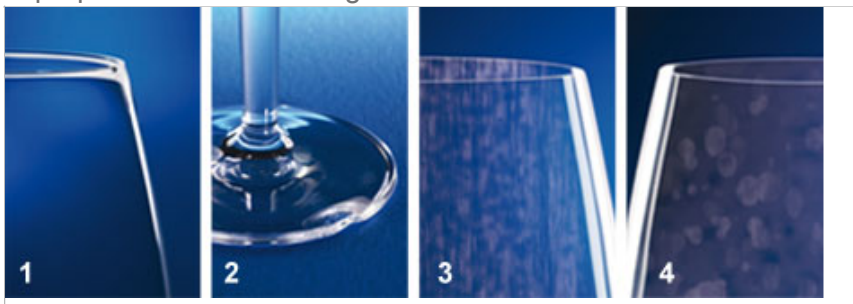

1-2. Example of chipping on the rim or foot, as a result of normal usage, which is covered under the details of the guarantee.

3-4. Example of discoloration or cloudiness, as a result of washing, which is covered under the details of the guarantee.

DISCLAIMER:

Luigi Bormioli reserves the right to examine each case and determine in its sole discretion if the claim warrants a replacement or not. Luigi Bormioli makes no other warranty (expressed or implied) for its products with this statement of guarantee. This is a limited guarantee for domestic users only— restrictions apply. See store for Statement of Limited Guarantee.